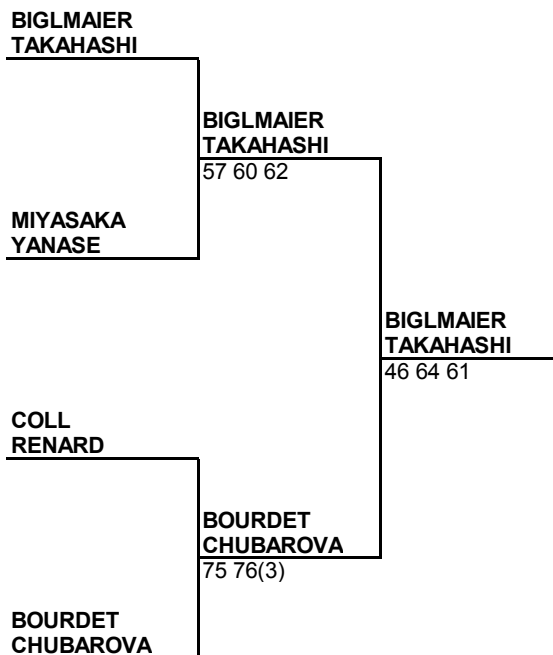

Shinnihonseiyaku Perfect One Cup

ITF Beach Tennis Tour

WOMEN'S MAIN DRAW (48)

Week of	City, Country	Group	Tourn. ID	ITF Referee
17/08/2015	Fukuoka, Japan	G1		Aoi Kobayashi

Semifinalists Semifinals Final Winners

Page 5(5)

Acc. Ranking	#	Seeded teams	#	Seeded teams	#	Seeded teams	#	Seeded teams	Draw date/time:	6:30pm
Rkg Date	7/27	1	BIGLMAIER	5	HOMMA	9	SAKAI	13	IKAI	Last Accepted team
Top DA	17		TAKAHASHI		OTANI		SHIBAYAMA		TAKAHASHI	
Last DA	bye	2	BOURDET	6	LIVANOVA	10	NAGAI	14	GOTOH	Player representatives
			CHUBAROVA		NIKOYAN		SAITO		ONO	
Seed ranking		3	COLL	7	HAMAMURA	11	NOJIMA	15	TANAKA	Natsumi HAMAMURA
Rkg Date	8/17		RENARD		UMEDA		YAMAGUCHI		UEMATSU	ITF Referee's signature
Top seed	27	4	MIYASAKA	8	IKEDA	12	MINAMI	16	DATE	
Last seed	580		YANASE		SHIKAMA		WADA		HARA	Aoi Kobayashi