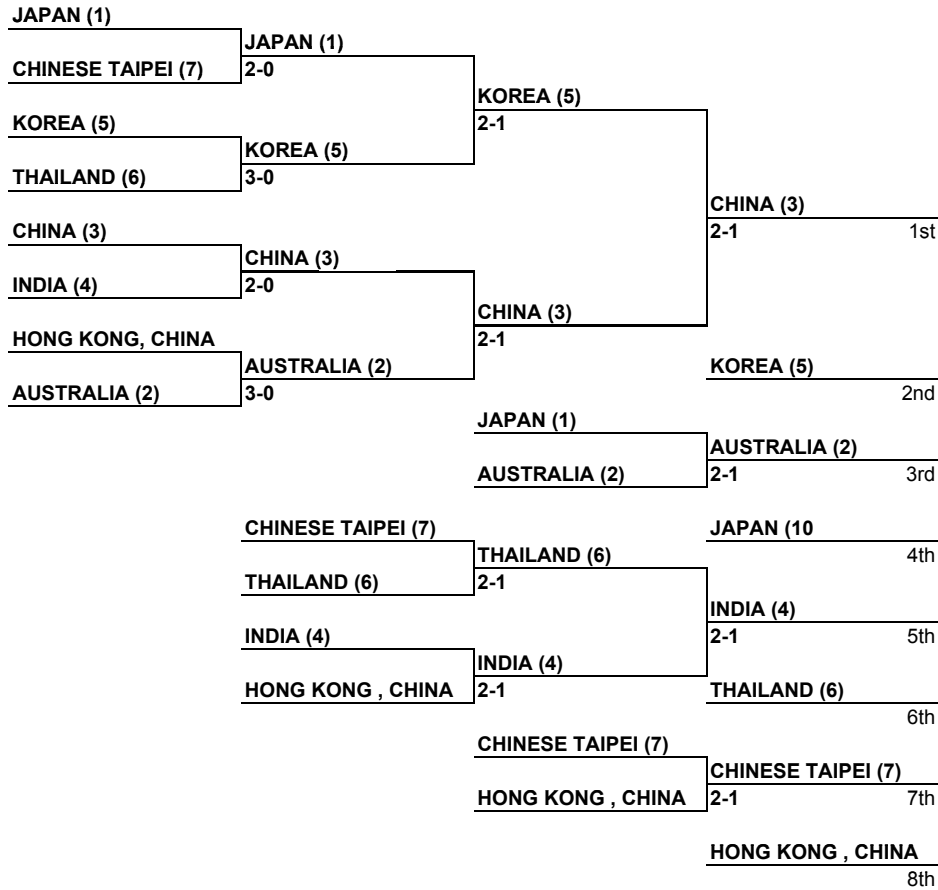

**World Junior Tennis Competition (Girls)
Asia Oceania Qualifying Anqing, China
10-15 May 2010**

Main Draw
Referee : **Puneet Gupta**
ITF Rep: **Patrick O'Rourke**

Position of Winner Group 2 or 3 to be drawn by lot
Positions of Runner-Ups to be drawn by lot afterwards,
so that teams of the same group are drawn into opposite halves of the draw