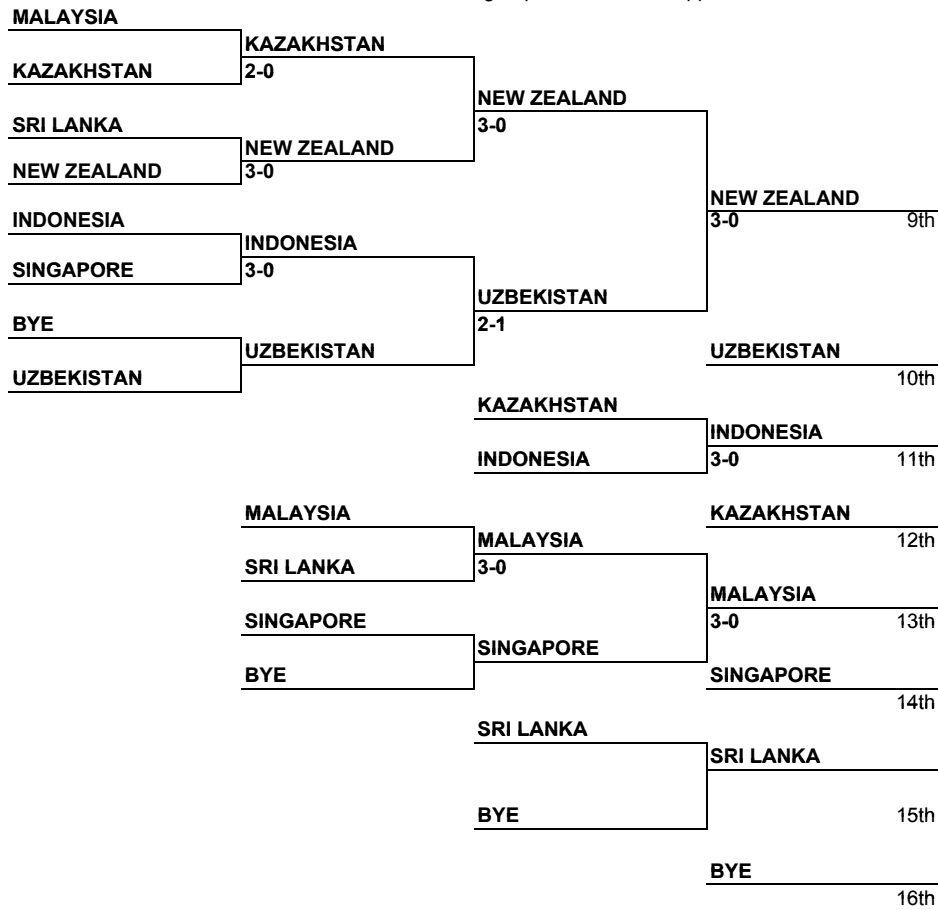

9th - 15th Play-Offs

**World Junior Tennis Competition (Girls)
Asia Oceania Qualifying Anqing, China
10-15 May 2010**

Referee : **Puneet Gupta**
ITF Rep: **Patrick O'Rourke**

Position of 3rd team of Group 2 or 3 to be drawn by lot
Positions of 4th team to be drawn by lot afterwards,
so that teams of the same group are drawn into opposite halves of the draw