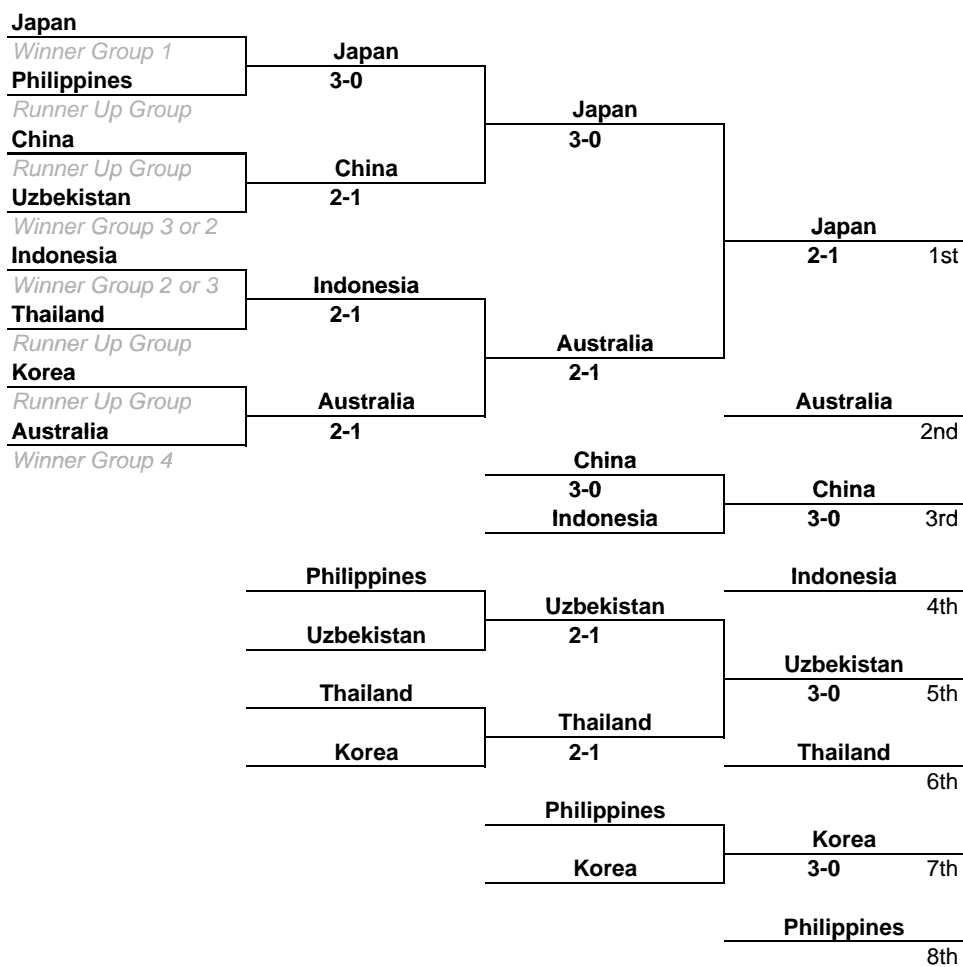

**Main Draw**

**Shepparton, Australia  
15-20 April 2009**

**Main Draw**

Referee : **Asitha Attygala**

Position of Winner Group 2 or 3 to be drawn by lot  
Positions of Runner-Ups to be drawn by lot afterwards,  
so that teams of the same group are drawn into opposite halves of the draw

**Shepparton, Australia  
15-20 April 2009**

Referee : **Asitha Attygala**

**9th - 16th Play-Offs**

Position of 3rd team of Group 2 or 3 to be drawn by lot  
Positions of 4th team to be drawn by lot afterwards,  
so that teams of the same group are drawn into opposite halves of the draw

**Hong Kong**

*3rd Team Group 1*

**Sri Lanka**

*4th Team Group*

**Singapore**

*4th Team Group*

**Chinese Taipei**

*3rd Team Group 2 or 3*

**India**

*3rd Team Group 2 or 3*

**New Zealand**

*4th Team Group*

**Malaysia**

*4th Team Group*

**Kazakhstan**

*3rd Team Group 4*