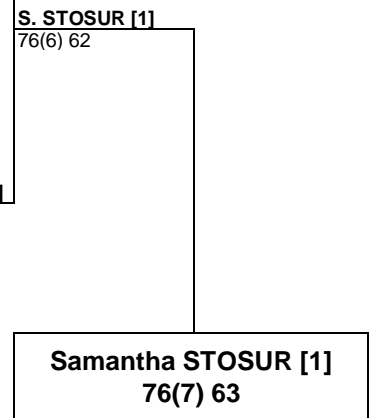

Japan Women's Open Tennis 2014

Osaka, JPN 41916
\$250,000 - WTA International
Hard

MAIN DRAW SINGLES

1	1	STOSUR, Samantha	AUS						
	2	EGUCHI, Misa	JPN	64 75					
LL	3	IMANISHI, Mihar	JPN						
	4	GAJDOSOVA, Jarmila	AUS	64 60					
	5	PUTINTSEVA, Yulia	KAZ						
WC	6	OZAKI, Risa	JPN	76(3) 63					
	7	JAKSIC, Jovana	SRB						
	8	WATSON, Heather	GBR	36 64 62					
	9	SVITOLINA, Elina	UKR						
	10	ROGERS, Shelby	USA	76(2) 46 61					
	11	SEMA, Erika	JPN						
WC	12	OSAKA, Naomi	JPN	61 46 60					
	13	VORACOVA, Renata	CZE						
Q	14	AOYAMA, Shuko	JPN	61 63					
Q	15	KUWATA, Hiroko	JPN						
	16	DAVIS, Lauren	USA	16 64 76(3)					
	17	DIYAS, Zarina	KAZ						
Q	18	CHAN, Yung-Jan	TPE	76(3) 61					
	19	MARIA, Tatjana	GER						
	20	ARRUABARRENA, Lara	ESP	62 61					
	21	ZHENG, Jie	CHN						
	22	KONJUH, Ana	CRO	46 75 62					
WC	23	MLADENOVIC, Kristina	FRA						
	24	VANDEWEGHE, CoCo	USA	62 63					
	25	MCHALE, Christina	USA						
	26	KUMKHUM, Luksika	THA	46 61 63					
	27	MATTEK-SANDS, Bethanie	USA						
	28	HOZUMI, Eri	JPN	76(4) 36 61					
	29	DOI, Misaki	JPN						
Q	30	BOGDAN, Ana	ROU	67(4) 62 62					
	31	VICKERY, Sachia	USA						
	32	KEYS, Madison	USA	63 63					

Seeded Players	Rank	Prize Money	Pts.	Lucky-Losers / Retirements / Withdrawals
1 STOSUR, Samantha	21	Winner	\$43,000 280	M.IMANISHI [LL] to replace K.NARA (Respiratory illness)
2 KEYS, Madison	32	Finalist	\$21,400 180	
3 SVITOLINA, Elina	33	Semi-Finalist	\$11,300 110	
4 VANDEWEGHE, CoCo	38	Quarter-Finalist	\$5,900 60	
5 DIYAS, Zarina	39	2nd Round	\$3,310 30	J. Gajdosova - L-ankle sprain
6 WATSON, Heather	47	1st Round	\$1,925 1	M. Keys - Right rib injury
7 MCHALE, Christina	52			
8 DAVIS, Lauren	55			
Last Direct Acceptance				
Renata VORACOVA (208)				
Players Representative(s)				WTA Supervisor(s)
Elina Svitolina				Fabrice Chouquet