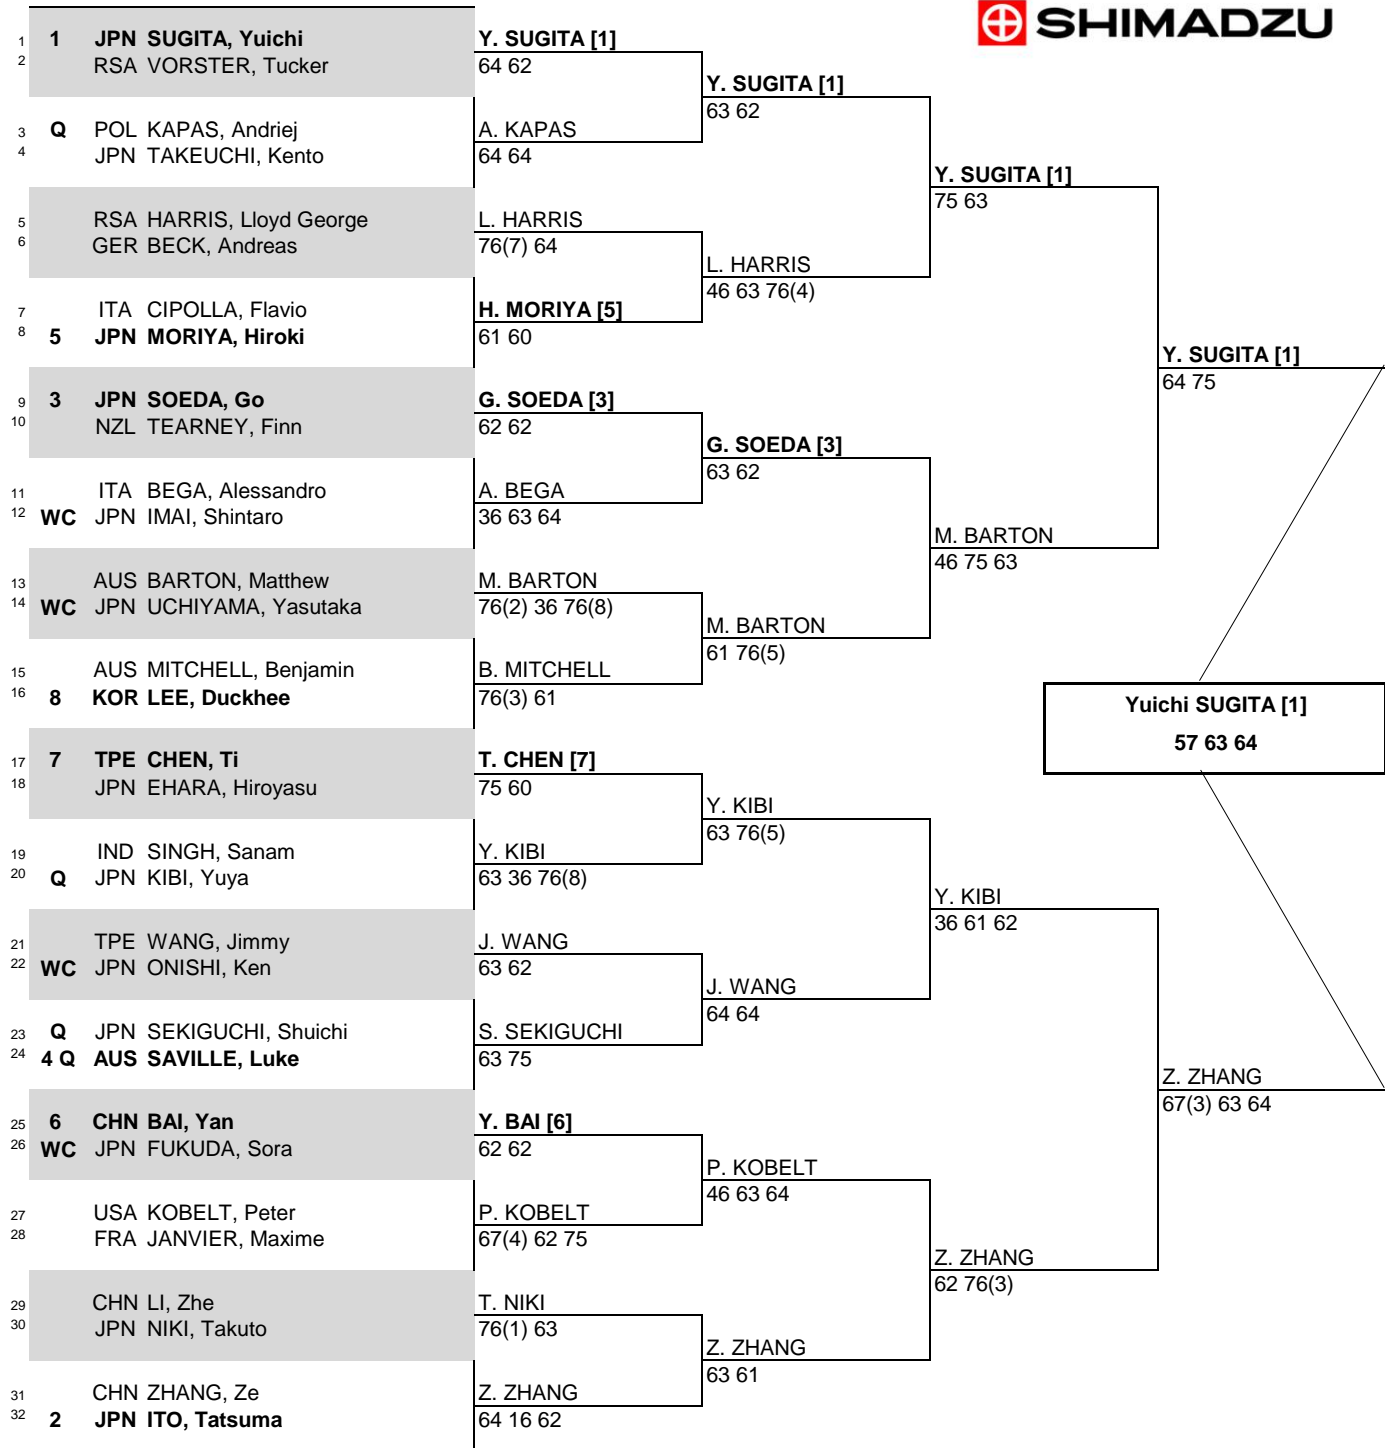

**CITY, COUNTRY**  
Kyoto, Japan

**TOURNAMENT DATES**  
22-28 February 2016

**SURFACE**  
Carpet, Indoor Synthetic

**TOTAL FINANCIAL COMMITMENT**  
\$50,000

**MAIN DRAW SINGLES**

ATP, Inc. © Copyright 2014

SEEDED PLAYERS	RANK	PRIZE MONEY	POINTS	ALTERNATES / LUCKY LOSERS	RETIREMENTS/WALKOVERS
1 SUGITA, Yuichi	117	WINNER	\$7,200	90	
2 ITO, Tatsuma	120	FINALIST	\$4,240	55	
3 SOEDA, Go	131	SEMI-FINALIST	\$2,510	33	
4 SAVILLE, Luke	184	QUARTER-FINALIST	\$1,460	17	
5 MORIYA, Hiroki	190	SECOND ROUND	\$860	8	WITHDRAWALS
6 BAI, Yan	211	FIRST ROUND	\$520	0	
7 CHEN, Ti	220	FOLLOW LIVE SCORING AT www.ATPWorldTour.com			
8 LEE, Duckhee	230				
LAST DIRECT ACCEPTANCE				Wang.J (441)	CHALLENGER SUPERVISOR Andrei Kornilov