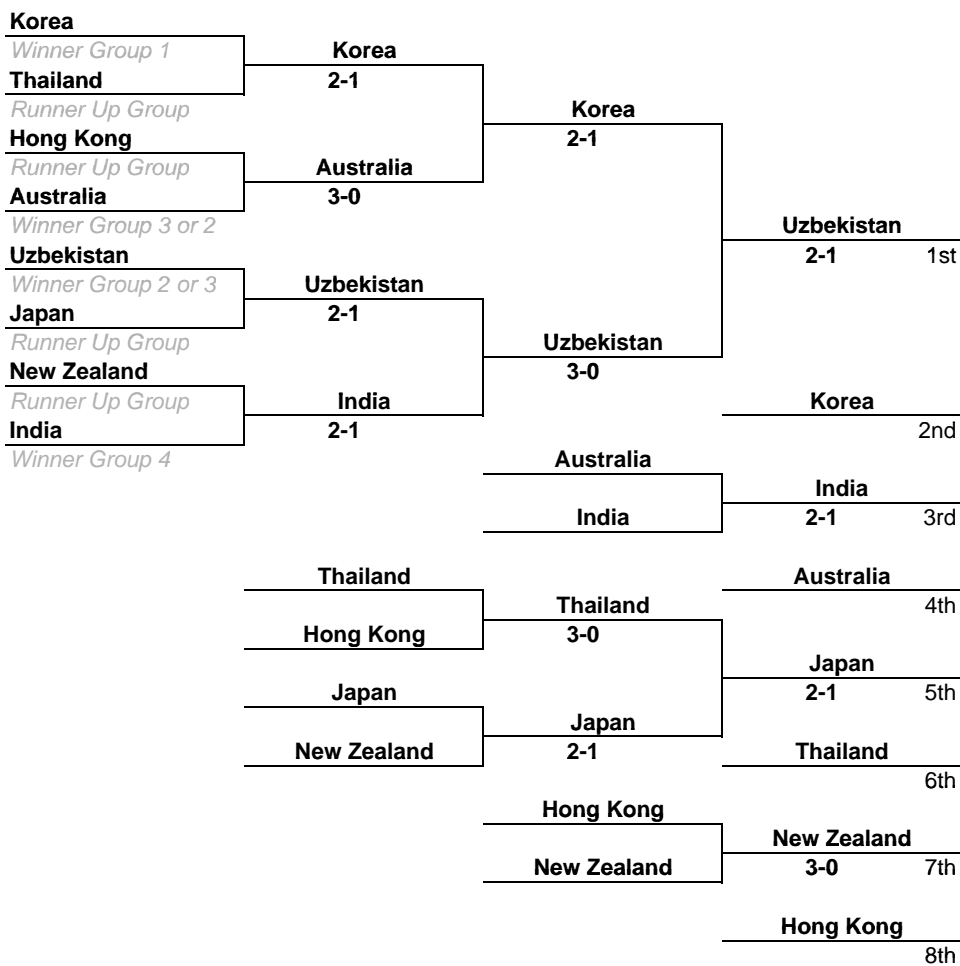

Main Draw

**Shepparton, Australia
15-20 April 2009**

Main Draw

Referee : **Asitha Attygala**

Position of Winner Group 2 or 3 to be drawn by lot
Positions of Runner-Ups to be drawn by lot afterwards,
so that teams of the same group are drawn into opposite halves of the draw

**Shepparton, Australia
15-20 April 2009**

Referee : **Asitha Attygala**

9th - 16th Play-Offs

Position of 3rd team of Group 2 or 3 to be drawn by lot
Positions of 4th team to be drawn by lot afterwards,
so that teams of the same group are drawn into opposite halves of the draw